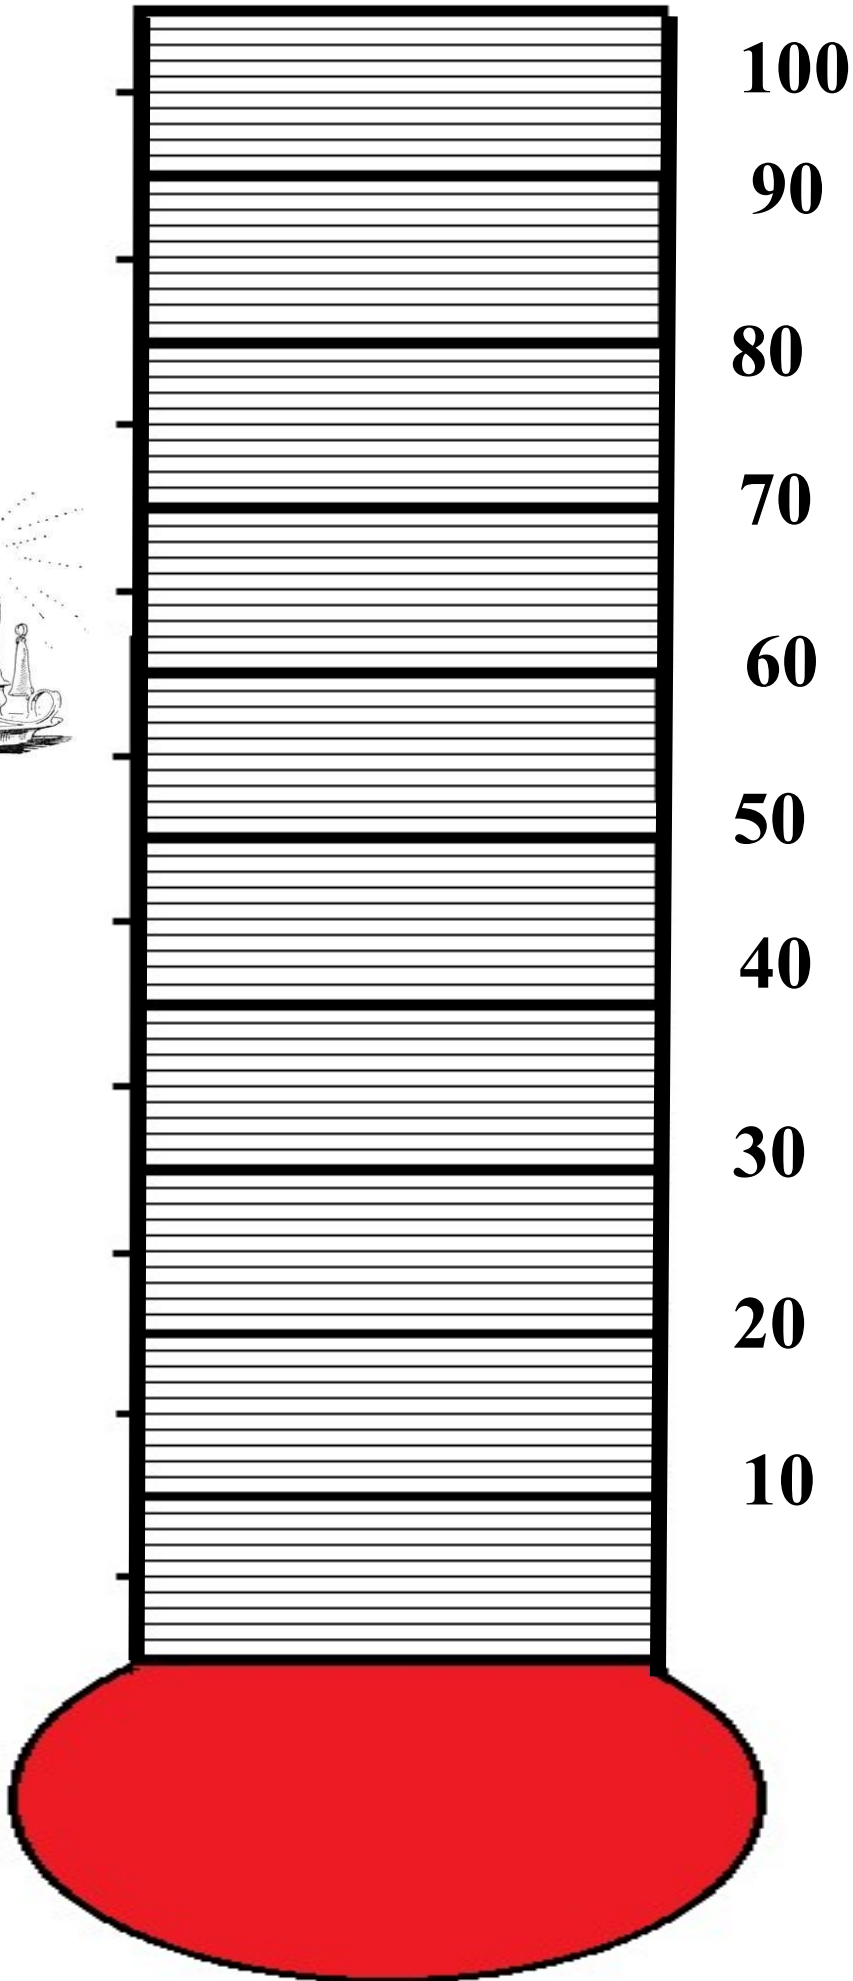

Thy WORD  
is a LAMP  
unto my  
FEET  
and a  
LIGHT  
unto my  
PATH.

Psalm 119:105

A vertical writing template consisting of a large rectangular box with a thick black border. The interior of the box is divided into ten horizontal sections by thick black lines. Each section contains ten thin horizontal lines, providing a guide for letter height and placement. The sections are evenly spaced and extend from the top to the bottom of the page.

200

190

180

170

160

150

140

130

	500
	490
	480
	470
	460
	450
	440
	430
	420
	410

The **LAW** of  
the **LORD** is  
**PERFECT**,  
converting the  
soul; the  
testimony of  
the **LORD** is  
**SURE**, making  
wise the simple.

Psalm 19:7